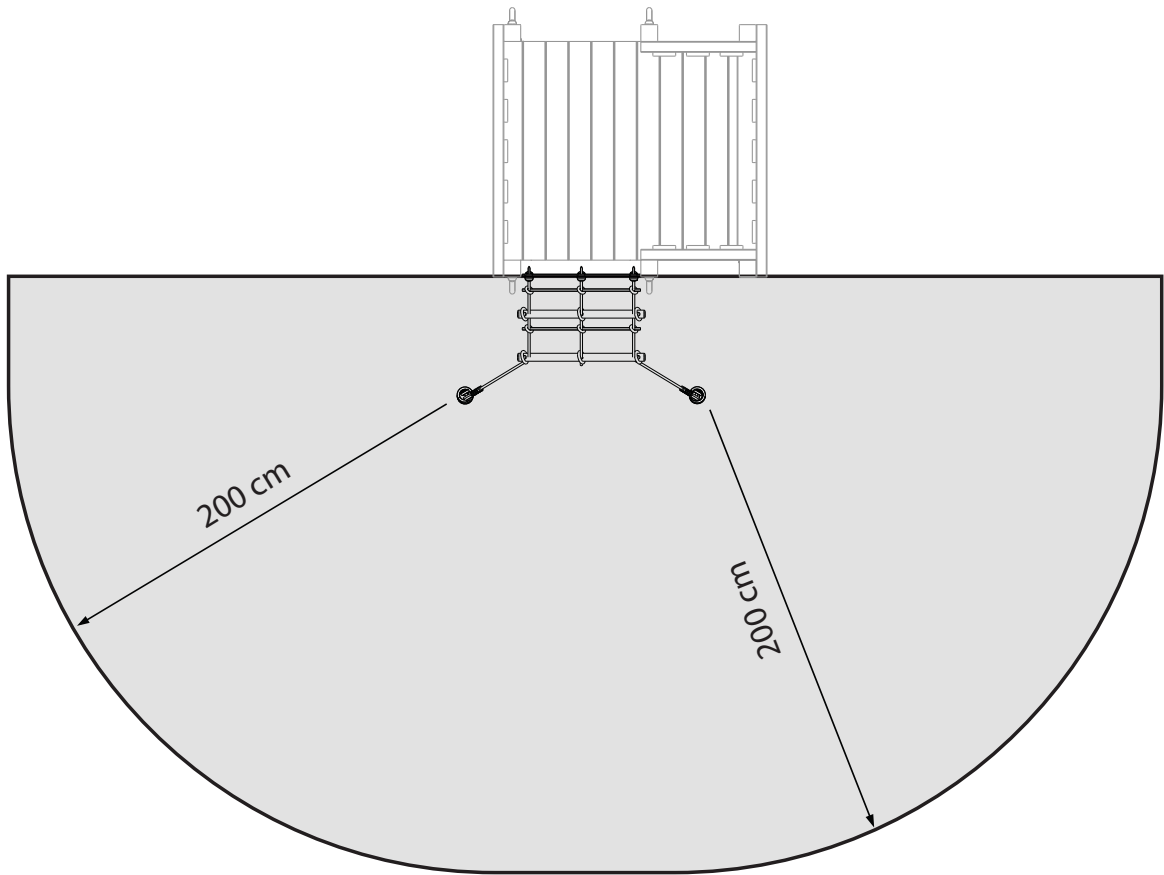

Product packaging information for blue rabbit 2.0:

- **Single Box:** Dimensions: 58 x 15 x 14 cm; Weight: 2,95 kg.
- **Pallet Stack:** Dimensions: 120 x 80 x 155 cm; Weight: 291 kg. The stack consists of 90 boxes arranged in a 3x2x15 configuration.