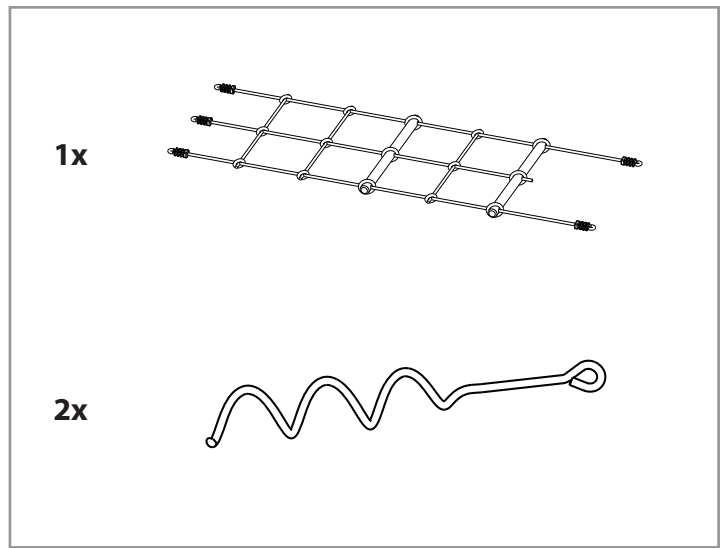

- Single Box:** Dimensions: 58 x 15 x 14 cm; Weight: 2,95 kg.
- Pallet Stack:** Dimensions: 120 x 80 x 155 cm; Weight: 291 kg. The stack consists of 90 boxes arranged in a 3x2x15 configuration.

no wood required