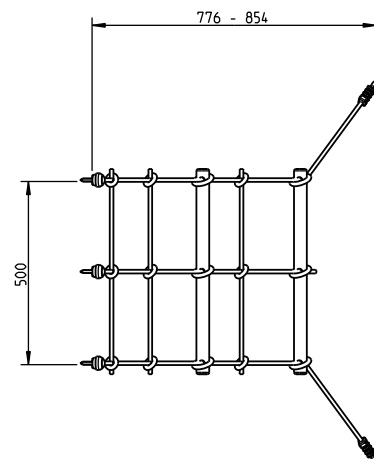

blue rabbit

@net

008.003.003.001

© 2014

Blue Rabbit 2.0 - Hemelrijken 8 - B-2890 St-Amands - Belgium.
Copyrighted material - Do not reproduce under penalty of law.