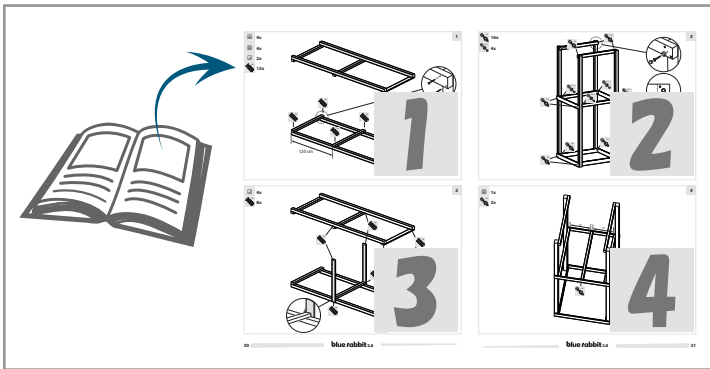

- Single Box:** Dimensions: 58 x 15 x 14 cm; Weight: 2,95 kg.
- Pallet Stack:** Dimensions: 120 x 80 x 155 cm; Weight: 291 kg. The stack consists of 90 boxes arranged in a 3x2x15 configuration.

no wood required