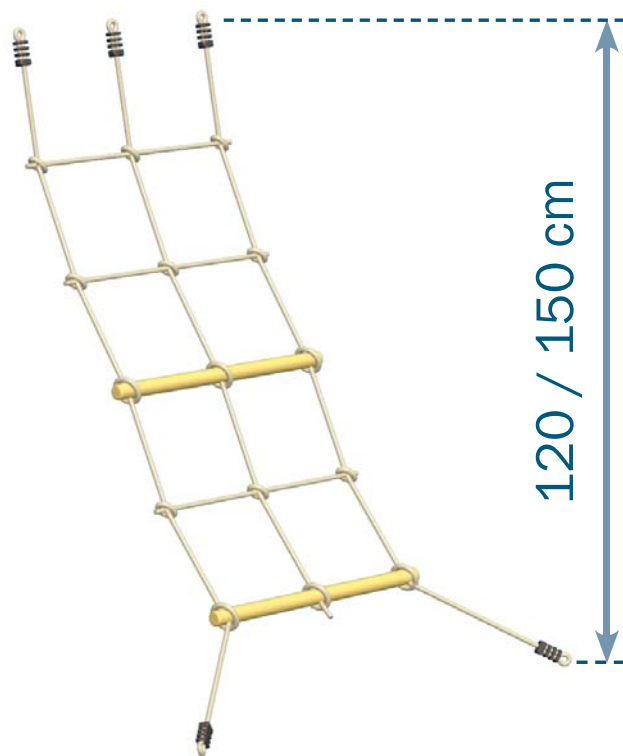

blue rabbit

@net

008.003.003.001

© 2014

Blue Rabbit 2.0 - Hemelrijken 8 - B-2890 St-Amands - Belgium.
Copyrighted material - Do not reproduce under penalty of law.