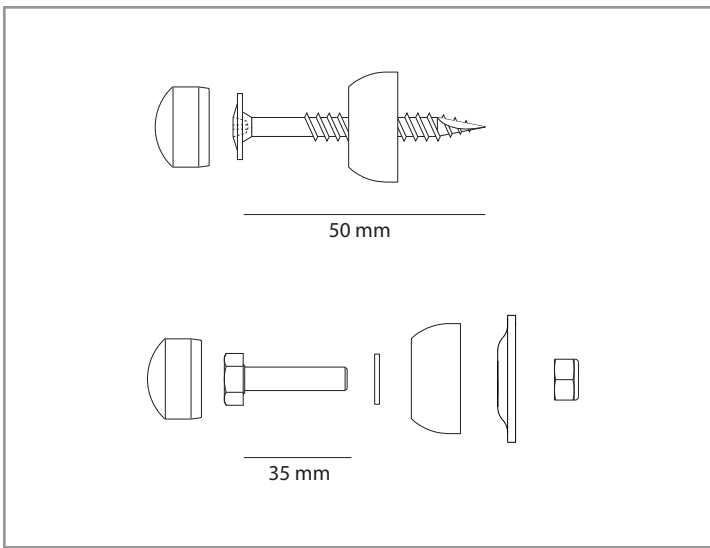

- Single Box:** Dimensions: 58 x 15 x 14 cm; Weight: 2,95 kg.
- Pallet Stack:** Dimensions: 120 x 80 x 155 cm; Weight: 291 kg. The stack consists of 90 boxes arranged in a 3x2x15 configuration.

no wood required