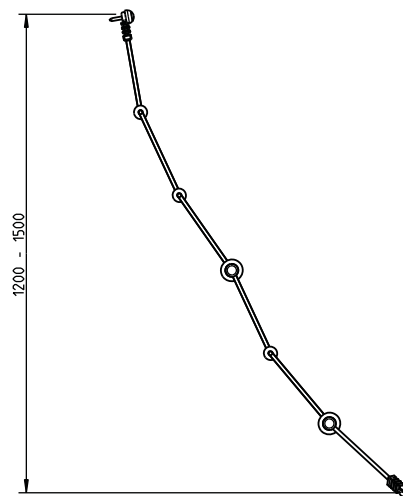

blue rabbit

@net

008.003.003.001

© 2014

Blue Rabbit 2.0 - Hemelrijken 8 - B-2890 St-Amands - Belgium.
Copyrighted material - Do not reproduce under penalty of law.